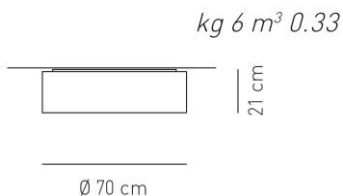

Typology: CEILING

Ratings

- E27
- Downlight
- Surface installation over holes
- Supply voltage ~220-240V
- Switch mode: on-off
- Steel frame

Product code composition

SKIN

Type	Article	Colours (lampshade)	Colours (radial diffuser)	Source
PL	SKI 070 E27	BC white	BC white	E27 2 x Max 16W LED or 2 x Max 20W fluo
		BA ivory white	BW warm white	
		MA brown		
		NE matt black		

CE IP20 **+LED** 220-240V_{Ac}

example composition code PL SKI070E27 BC BC

Available colors

BC White BA Ivory white MA Brown NE Matt black

PLSKI070E27_ _ _ _

CUSTOMER _____ NOTES _____

NOTICE:
Luminous flux (lm) and efficacy (lm/W) for all LED luminaires is based on nominal ratings of the LED sources.
Technical data could be subject to alteration without notice. Axo Light does not provide legal guarantee for the accuracy of this data sheet.